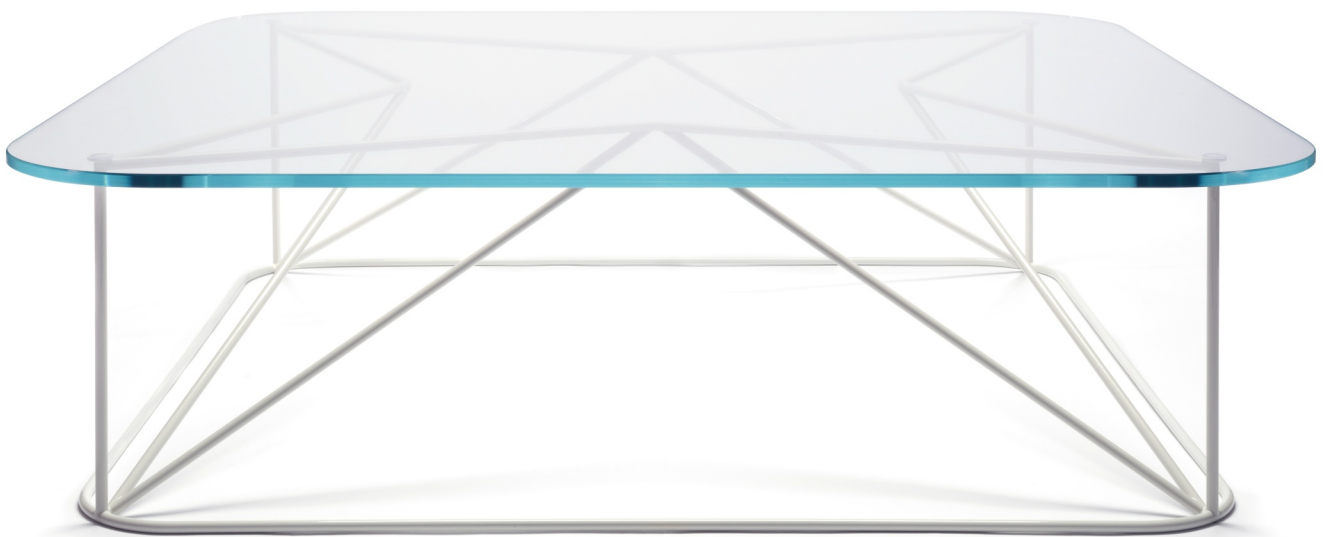

feliz SGT table

glass

feliz SGT_glass

Side table

Design: Felix Held & Raffaello Ape

Year of production: 2013

Dimensions: 32H 95W 95D

Material: frame steel rods powdercoated, top safety glass 10mm