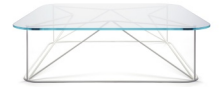

New collections and revised editions will be presented each spring/fall in Milano and London.

overview

- 1 ADA and CAL is a table-and-chair system in metal and wood
- 2 TCT (tableclothtable) is a series of coffetables, sideboards and sidetables in metal
- 3 LOL is a seating system with a peculiar pressed-wood-and-lacquered seat
- 4 TRE is a series of tables and seating units using the same combination of three geometric shapes

1

2

3

4

table ADA white frame, Douglas Fir top

table TCT_OneTwo orange

launch at EDIT by designjunction La Pelota Milano April 2013

Goodbye Milan - Hello London! Our first presentation at EDIT by designjunction at Milan Design Week in April 2013 exceeded our expectations. Nevertheless we are still in the middle of the market launch, and will have our next 'first launch' of our extended collection September 18-22 2013 at The London Design Festival!

what's new in summer 2013?

The evaluation of the personal responses at the Salone Milano helped us to optimize our running production regarding colors, dimensions and manufacturing details. For example the standard frame color of ADA and CAL is now nr 002, a warm greyish white, which blends perfectly with the washed colors and with Douglas Fir. ADA is now available in a longer version. ADA and CAL are being offered as a bundle (1 table plus 2 chairs), CAL in a set of 4. By the way: we are working on outdoor versions of some items. TRE tables: rosewood (palisander) and marble (Sivec) are the preferred tops. TCT tables: the 55/110cm type will soon be available in a higher version. The LOL seating system continues to evolve, so does the TCT system. The TRE seating unit standard version is now composed of three parts with same height. Enjoy!