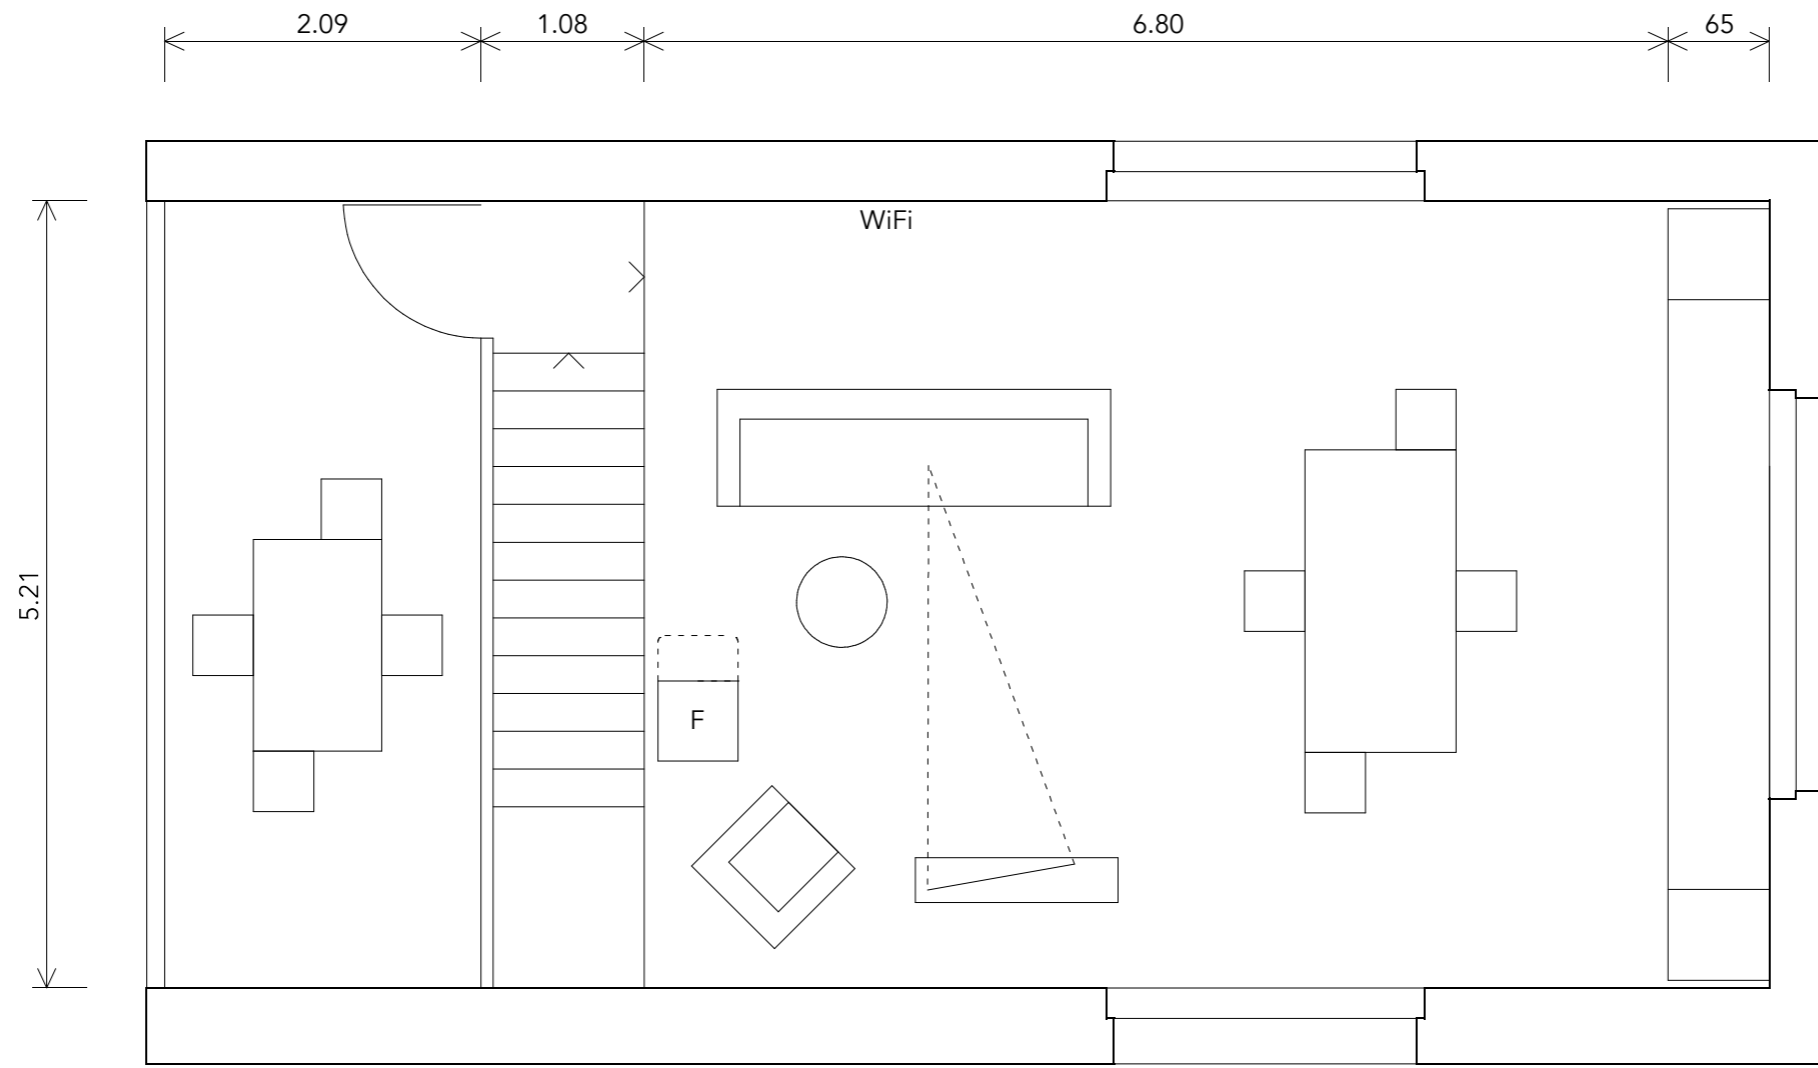

Eingang
Entrance
14m²

Bad/Technik
Bathroom/Storage
5m²/5m²

Garage/Parking
29m²

ARENA SALUMS 7240 KÜBLIS
HAUS A/HOUSE A

EINGANG/GARAGE 1: 50
ENTRANCE/PARKING 1:50

FELIX HELD ARCHITEKT

Terrasse gedeckt
 Covered Terrace
 10.90m²